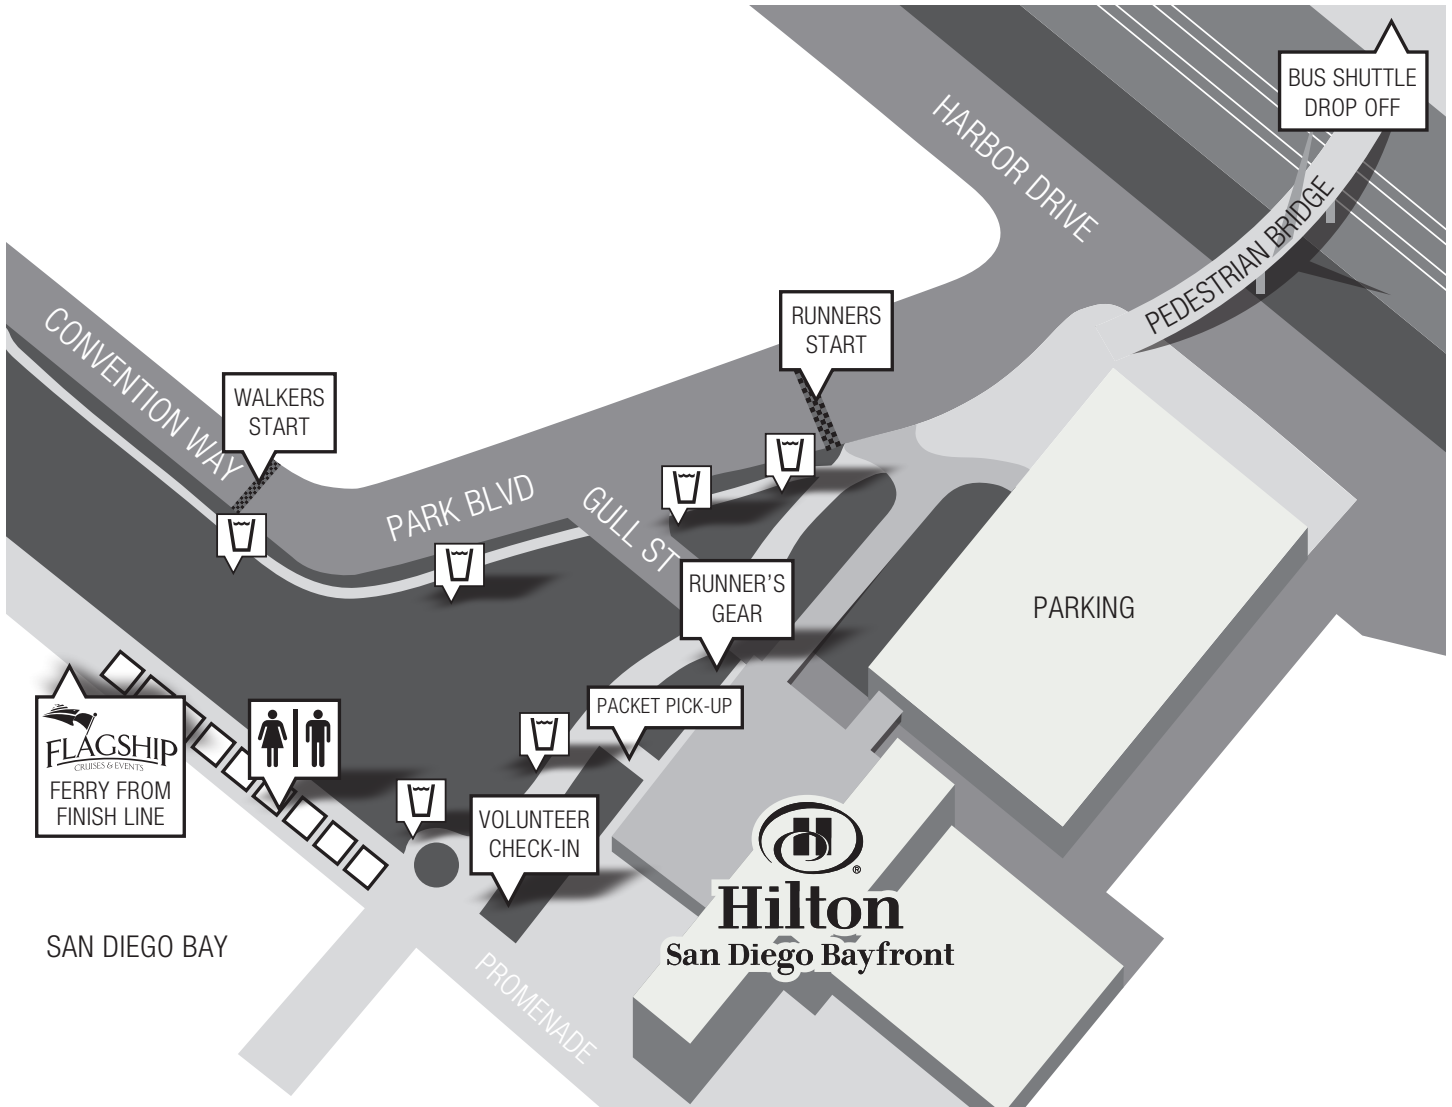

THE NAVY'S 32ND

BAY BRIDGE

RUN
WALK

PRESENTED BY • SDG&E • LEIDOS • UNIFIED PORT OF SAN DIEGO

Course Map

Start Line

THE NAVY'S 32ND

BAY BRIDGE

RUN
WALK

PRESENTED BY • SDG&E • LEIDOS • UNIFIED PORT OF SAN DIEGO

Course Map

Finish Line ~ Tidelands Park

THE NAVY'S 32ND

BAY BRIDGE

RUN
WALK

PRESENTED BY • SDG&E • LEIDOS • UNIFIED PORT OF SAN DIEGO

Course Map

Overview