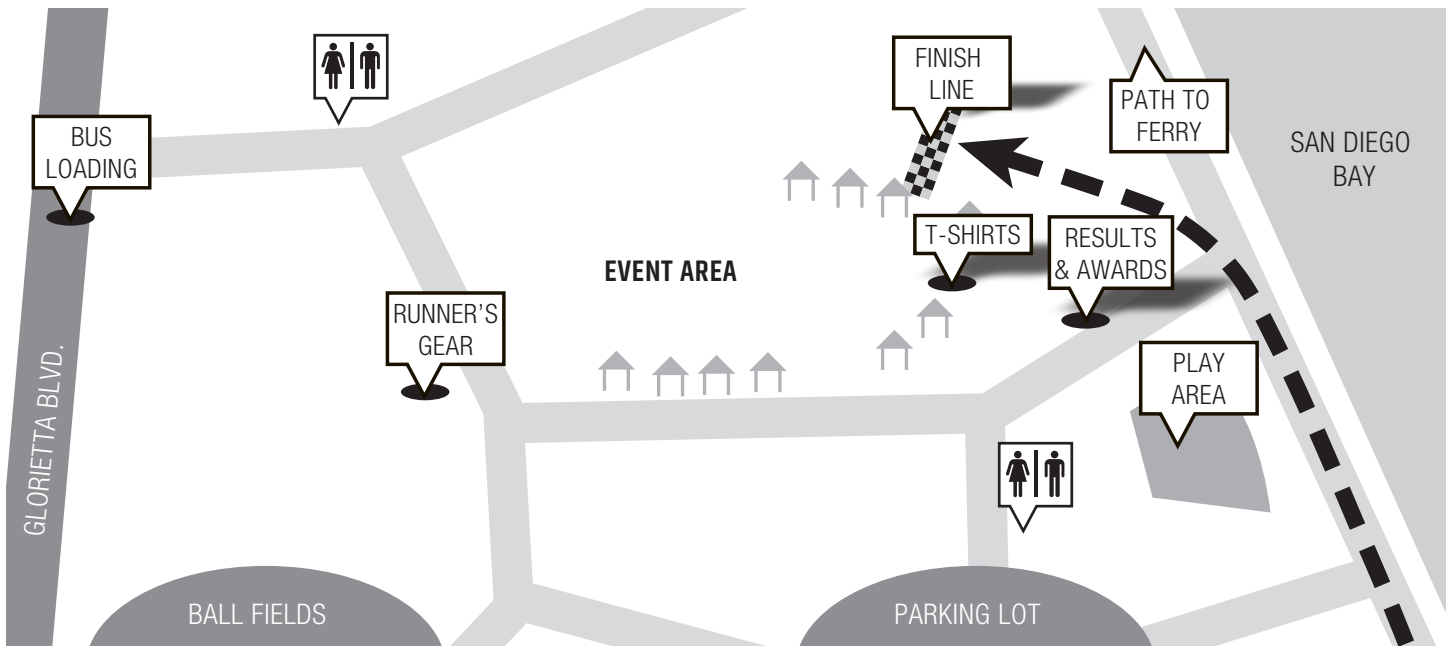

THE NAVY'S 32ND

BAY BRIDGE

RUN
WALK

PRESENTED BY • SDG&E • LEIDOS • UNIFIED PORT OF SAN DIEGO

Course Map

Start Line

THE NAVY'S 32ND

BAY BRIDGE

RUN
WALK

PRESENTED BY • SDG&E • LEIDOS • UNIFIED PORT OF SAN DIEGO

Course Map

Finish Line ~ Tidelands Park

THE NAVY'S 32ND

BAY BRIDGE

RUN
WALK

PRESENTED BY • SDG&E • LEIDOS • UNIFIED PORT OF SAN DIEGO

Course Map

Overview