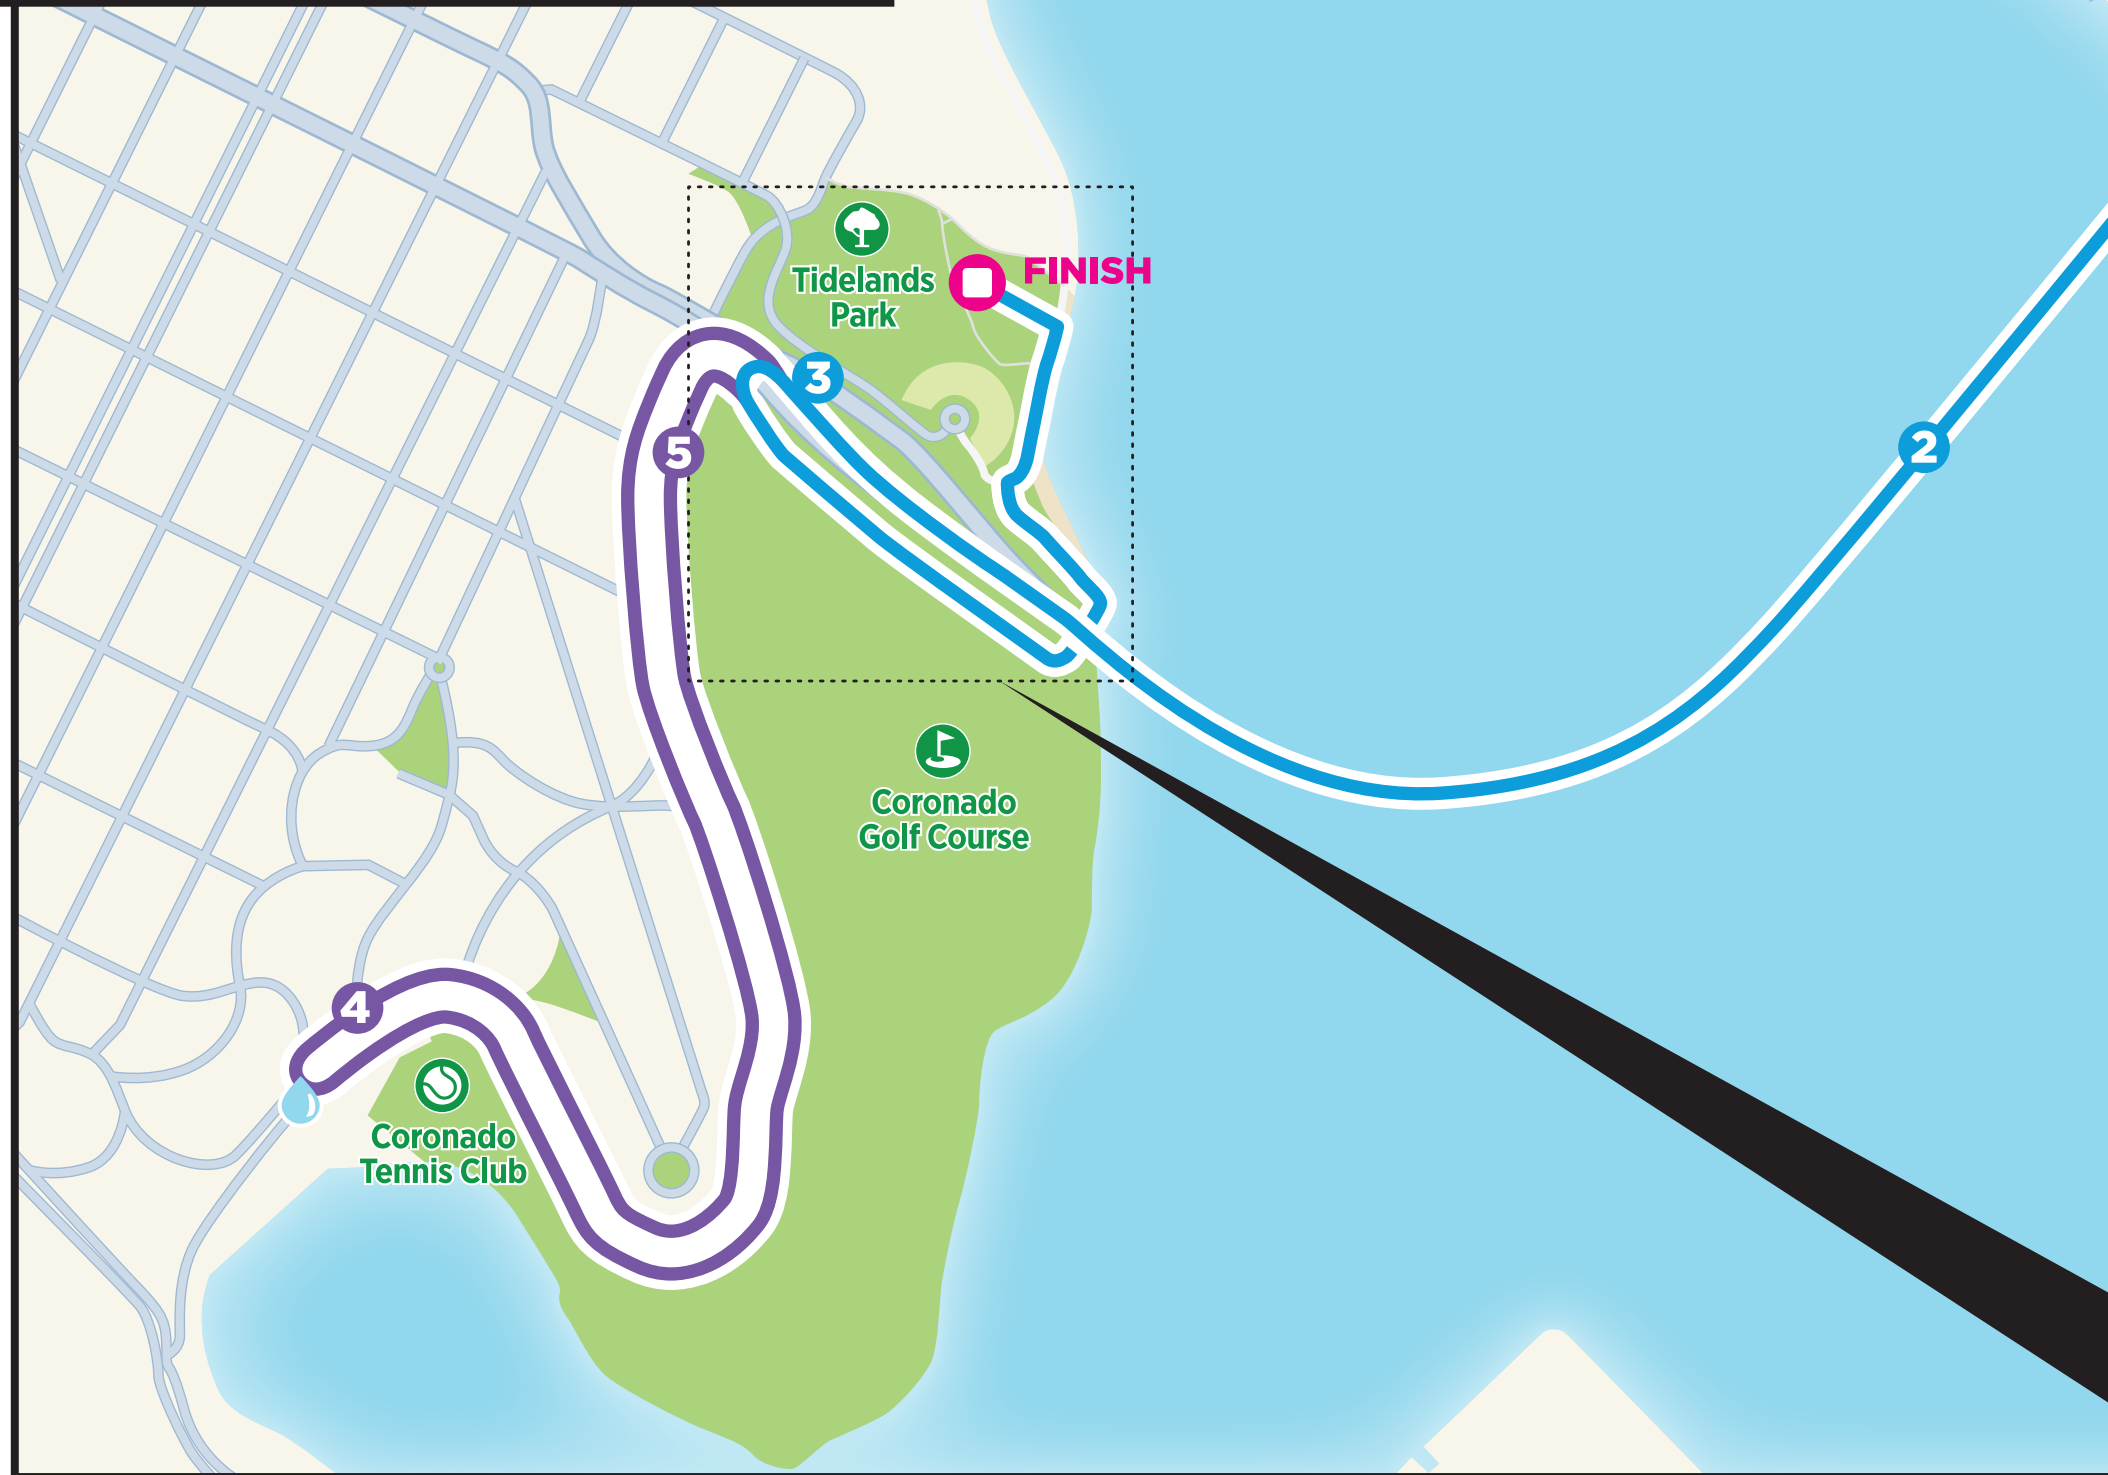

THE NAVY'S BAY BRIDGE RUN/WALK

RACE ROUTES

MAP LEGEND

- 4M Route
- 10K Route
- 💧 Water Stations
- 15 Mile Markers