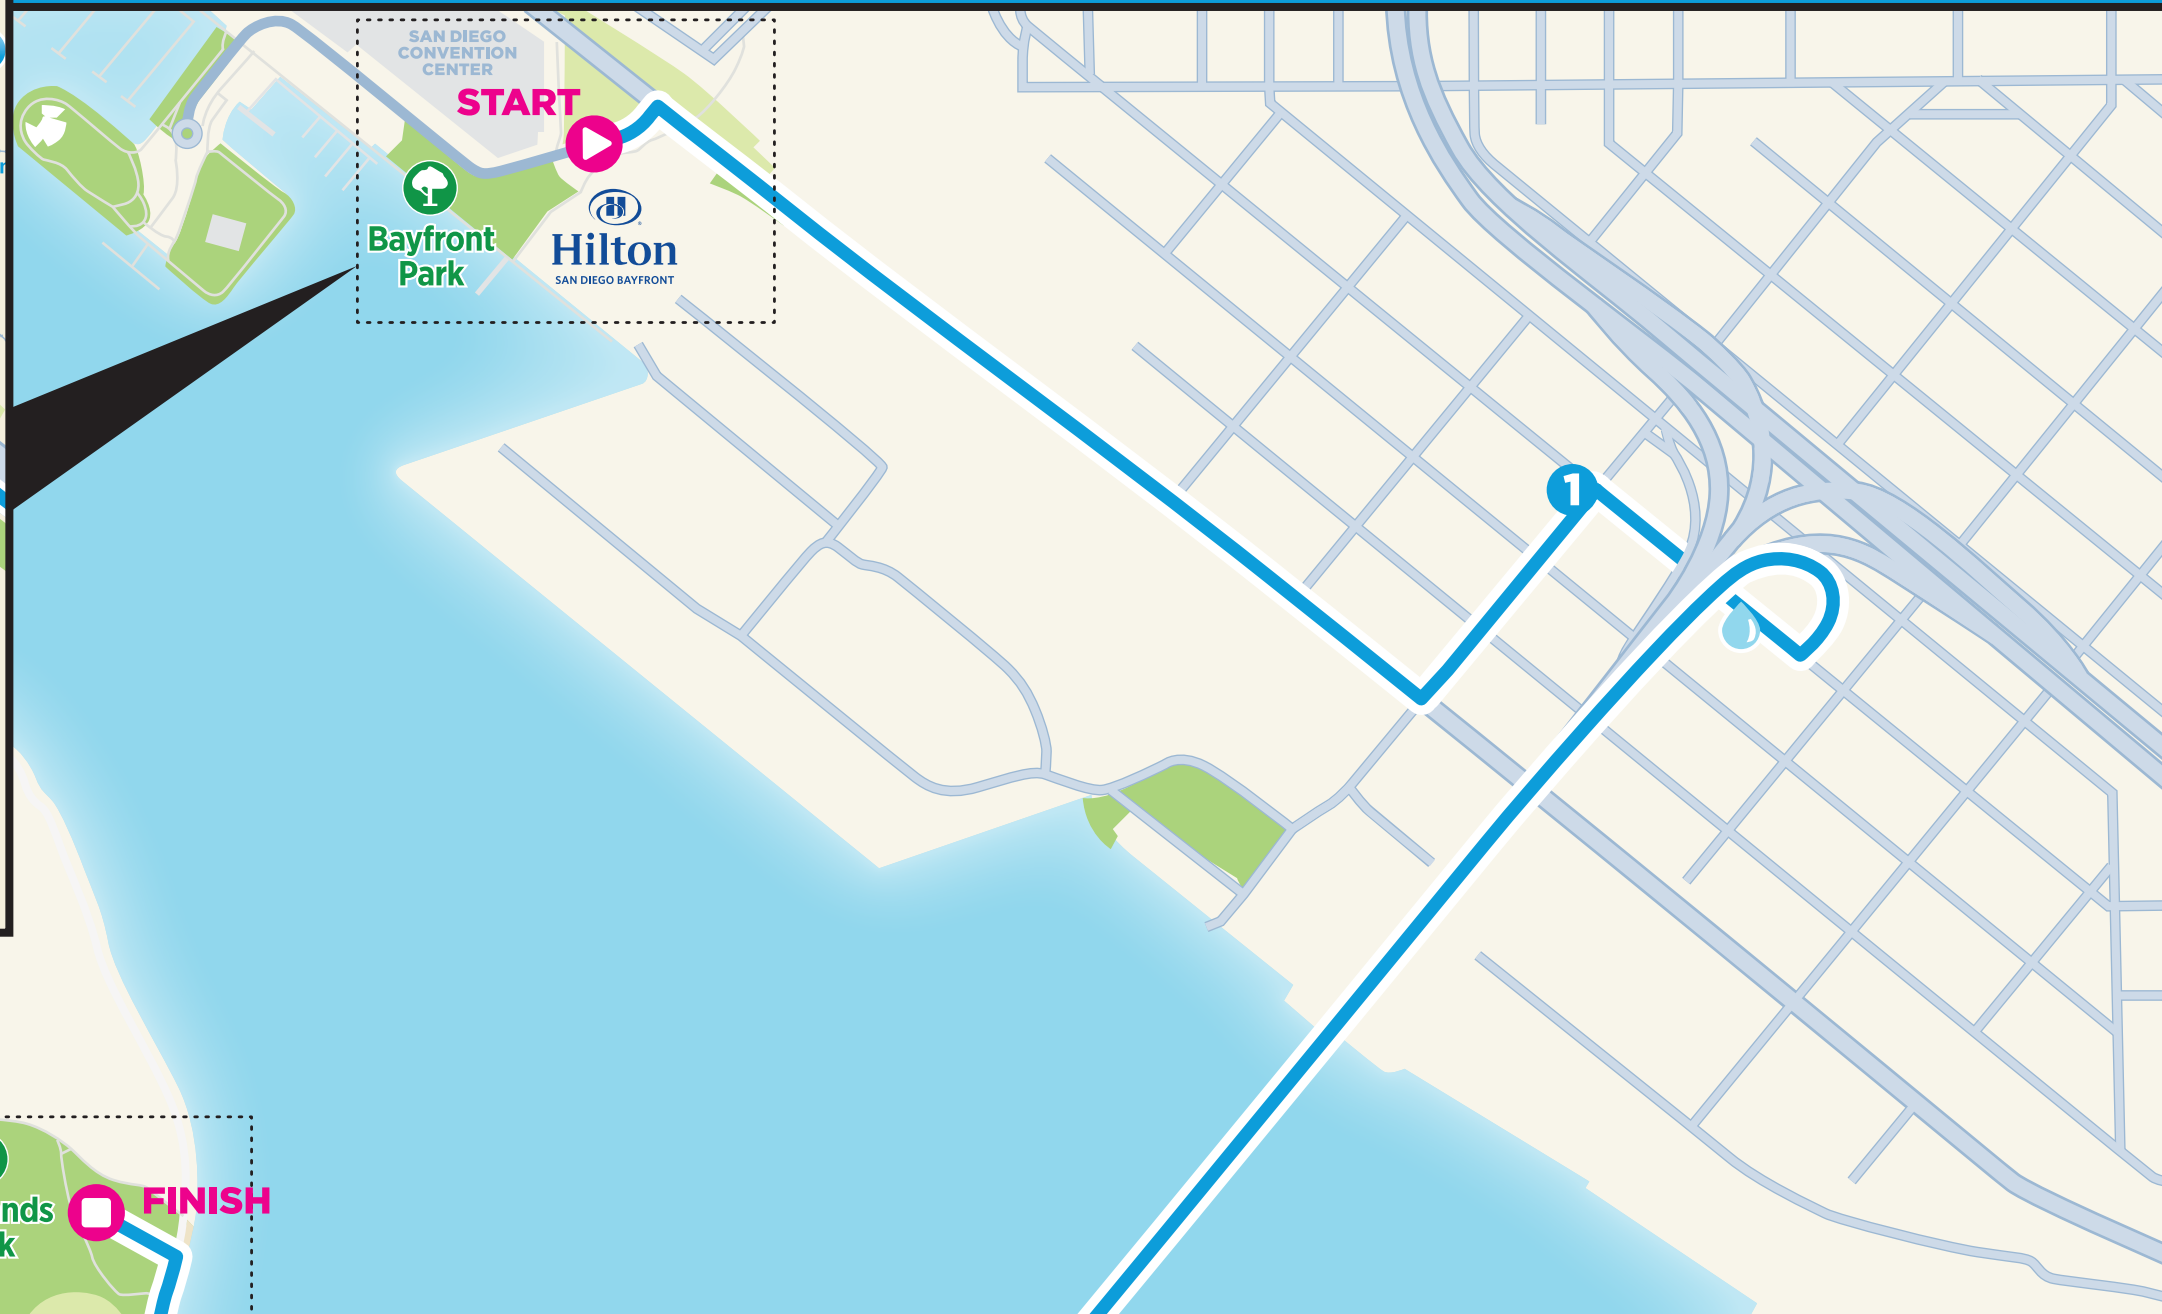

THE NAVY'S BAY BRIDGE RUN/WALK

RACE ROUTES

MAP LEGEND

- 4M Route
- 10K Route
- 💧 Water Stations
- 15 Mile Markers