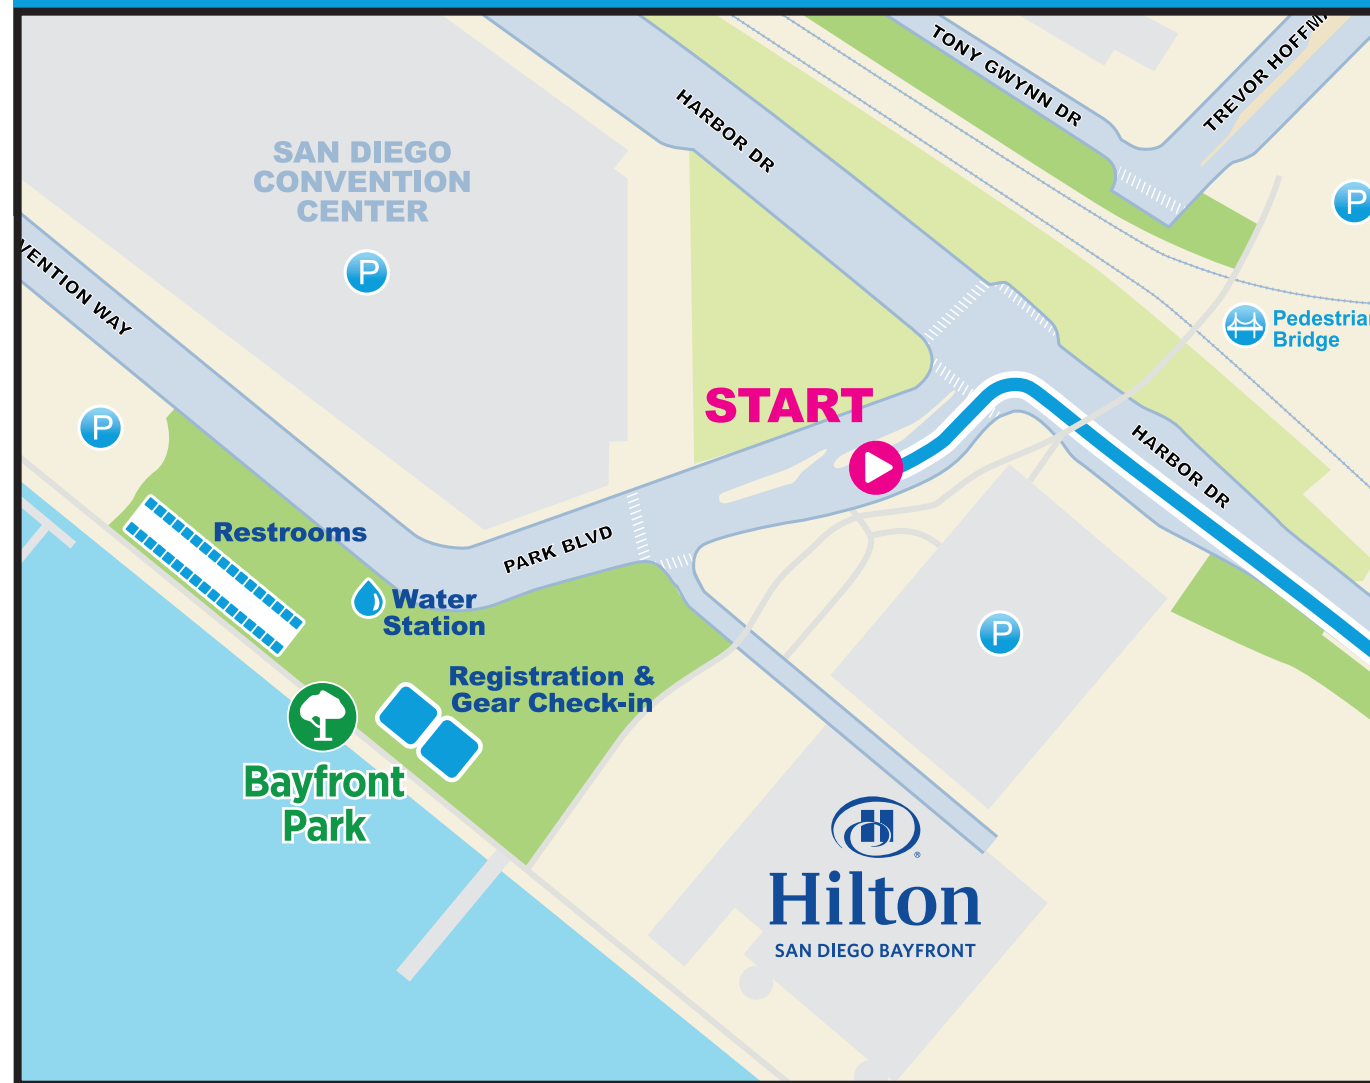

THE NAVY'S BAY BRIDGE RUN/WALK

RACE ROUTES

MAP LEGEND

- 4M Route
- 10K Route
- 💧 Water Stations
- 15 Mile Markers